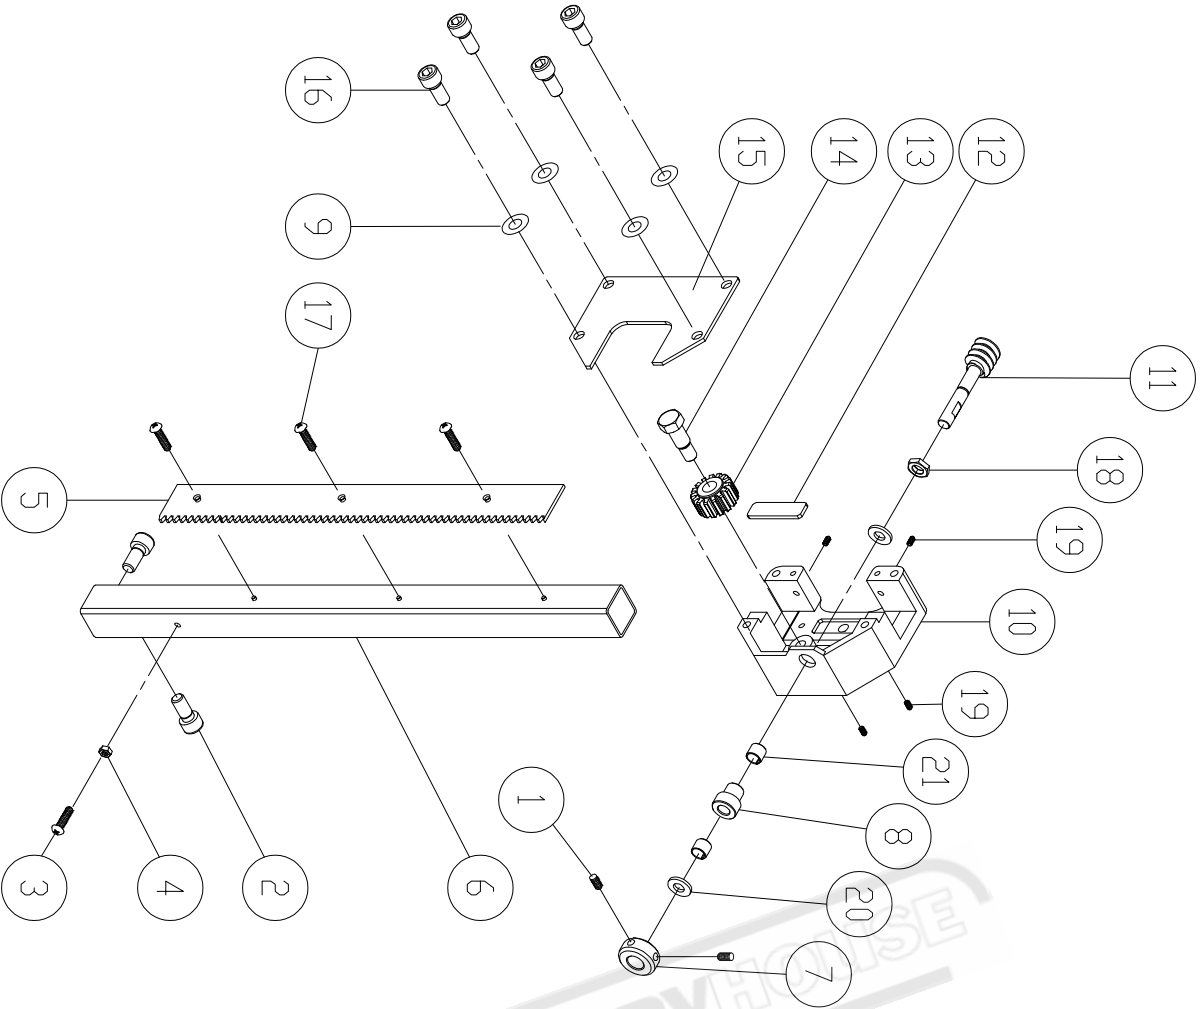

Item	Part ID	Description	Size	Qty
21	BD101201	BUSHING BEARING	DU 10x12	2
20	200069	FIBER WASHER		2
19	990306	SET BOLT	M7x10	4
18	136473	NUT	M16xP1.5	1
17	SN049200	COUNTER SUNK BOLT	M4x8	3
16	SR089400	HEX SOCKET BOLT	M8x16	4
15	135046	COVER		1
14	016320	FIXED BOLT		1
13	135049	GEAR		1
12	135062	FIXED PLATE		1
11	135033	WDRM CYLINDER		1
10	135050	GUIDE BRACKET		1
09	WS080000	SPRING WASHER	M8	4
08	136453	BUSHING		1
07	135015	LOCATE BUSHING		1
06	135047	UPPER GUIDE HOSE		1
05	135029	RACK		1
04	NH040700	NUT	M4	1
03	SP040200	PAN HEAD BOLT	M4x10	1
02	SR069400	HEX SOCKET BOLT	M6x16	2
01	SS050100	SET BOLT	M5x5	2

MODEL NO.: W4344
PART NO.: AB135050 GUIDE BRACKET (ASM)