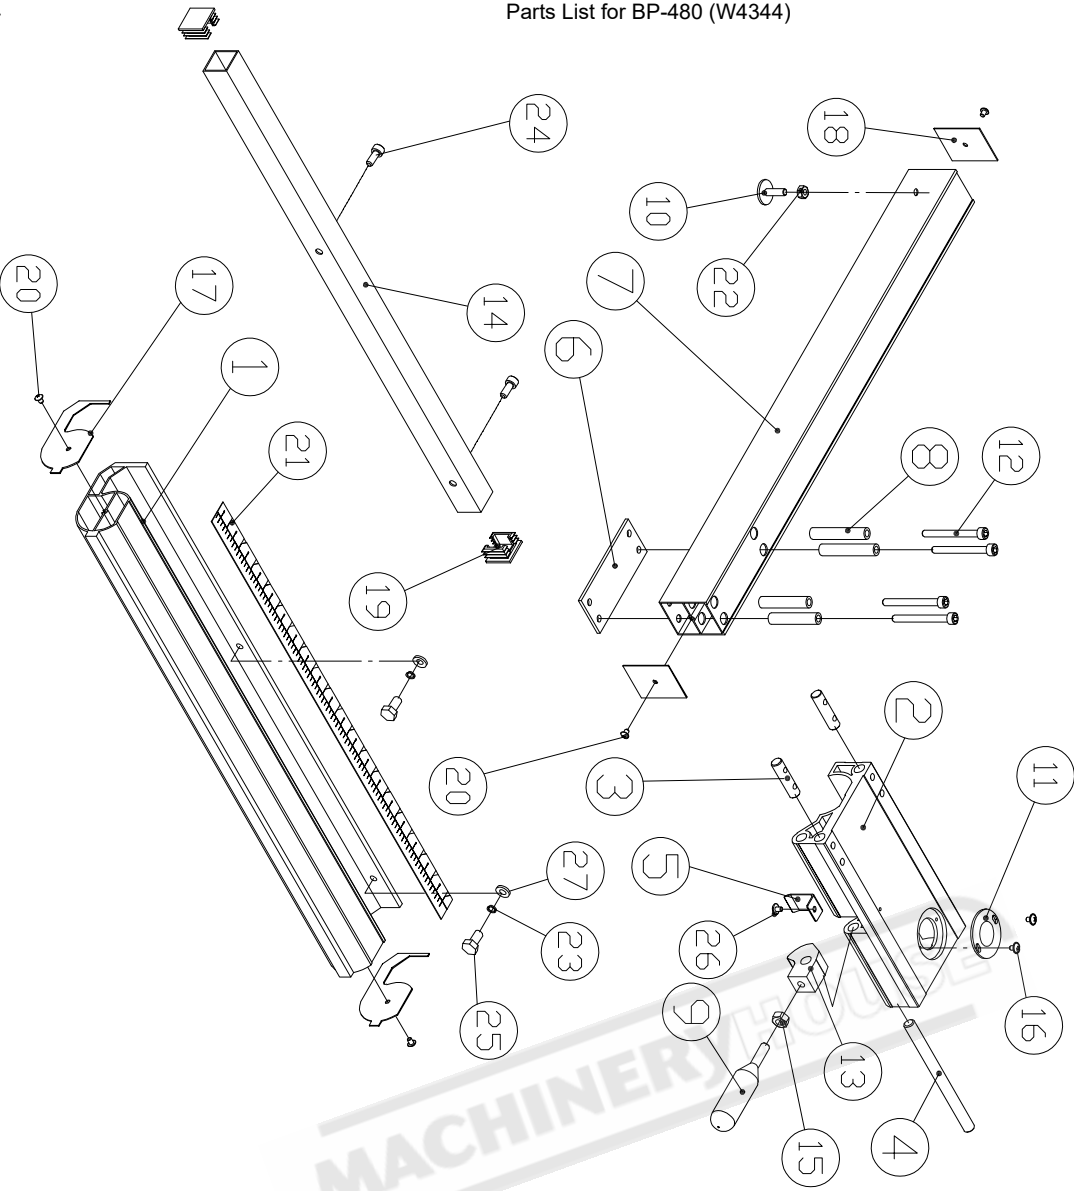

MODEL NO.:W4344
PART NO.: AB135095B
UPPER BLADE GUIDE SUPPORT (ASM)

Item	Part No	Description	Size	Qty
1	135272	RIGHT COVER		1
2	135273	LEFT COVER		1
3	SR060200	HEX SOCKET BOLT	M6x10	2
4	135274	LOWER BLADE GUIDE SUPPORT		1
5	SR069400	HEX SOCKET BOLT	M6x16	2
6	135124	BIAS SHAFT		2
7	RS150000	RETAINING RING	S15	2
8	BB620202A	BALL BEARING	6202ZZ	4
9	136445	HANDLE BUSHING		2
10	SR060700	HEX SOCKET BOLT	M6x35	2

MODEL NO.:W4344
 PART NO.:AB136024T-PU
 UPPER WHEEL (ASM)

Item	Part ND	Description	Size	Q'ty
5	135039	BUSHING		1
4	136065	TIRE		1
3	RR470000	RETAINING RING	R47	2
2	136024T	UPPER WHEEL		1
1	BB620403	BALL BEARING	6204LLU	2

MODEL NO.: W4344
 PART NO.: AB198006
 FENCE SET

Item	Part ND	Description	Size	Qty
01	198022	FIXED BASE	710	1
02	198002	ADJUST BASE		1
03	198003	FIXED SHAFT		2
04	198005	SHAFT		1
05	198006	SPRING WASHER		1
06	198008	BRACKET	T=3	1
07	198025	SUPPORT TUBE	640	1
08	198017	INTERVAL SHEATH		4
09	198013	HANDLE		1
10	198012	ADJUST SCREW		1
11	198007	CONVEX		1
12	SR062000	HEX SOCKET BOLT	M6x100	4
13	198004	FIXED LUMP		1
14	198023	SQUARE TUBE	710	1
15	NH081300	NUT	M8	1
16	SF049100	PAN HEAD BDLR W/FLANGE	M4x6	2
17	198014	GUARD PIECE		2
18	198030	GUARD PIECE		2
19	198016	PLUGGED		2
20	ST039300	TAPPING SCREW	M3.5x12	4
21	LM000539	SCALE		1
22	NH061000	NUT	M6	1
23	WS060000	SPRING WASHER	M6	2
24	SR069400	HEX SOCKET BOLT	M6x16	2
25	SH060400	HEX HEAD BOLT	M6x20	2
26	SF049200	PAN HEAD BDLR W/FLANGE	M4x8	1
27	WF061310	FLAT WASHER	M6x13	2