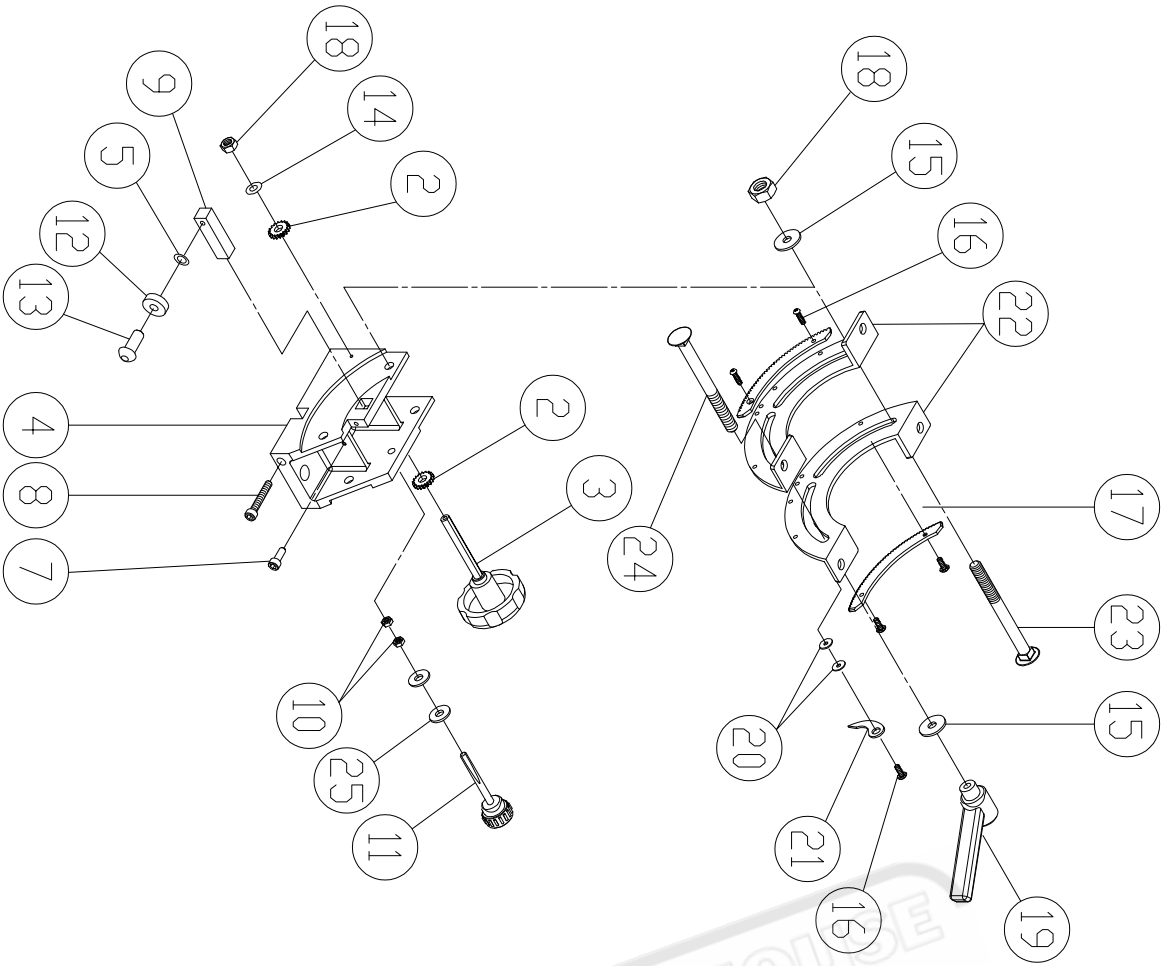

MODEL NO.: W4344
PART NO.: AB135021 TRUNNION SUPPORT BRACKET (AMS)

Item	Part ID	Description	Size	Qty
25	WF061310	FLAT WASHER	M6xØ13	2
24	SC081700	CARRIAGE BOLT	M8x85	1
23	SC081600	CARRIAGE BOLT	M8x80	1
22	135025	TRUNNION PLATE		2
21	135078Y	POINTER		1
20	WF040808	FLAT WASHER	M4xØ8	2
19	135044	HANDLE	M8x25	1
18	NL081300	NYLON NUT	M8	2
17	135052	GEAR PLATE		2
16	SP049100	PAN HEAD BOLT	M4x6	5
15	WF081820	FLAT WASHER	M8xØ18	2
14	WS080000	SPRING WASHER	M8	1
13	SJ100400	HEX SOCKET BOTTOM HEAD SCREW	M10x20	1
12	BB60002A	BALL BEARING	6000ZZ	1
11	135009	ADJUST BAR		1
10	NH061000	NUT	M6	2
09	135045	ADJUST BLOCK		1
08	SR061000	HEX SOCKET BOLT	M6x50	1
07	SR060400	HEX SOCKET BOLT	M6x20	1
05	WF102010	FLAT WASHER	M10xØ20	1
04	135021	TRUNNION SUPPORT BRACKET		1
03	135063	KNOB		1
02	135061	SMALL GEAR		2