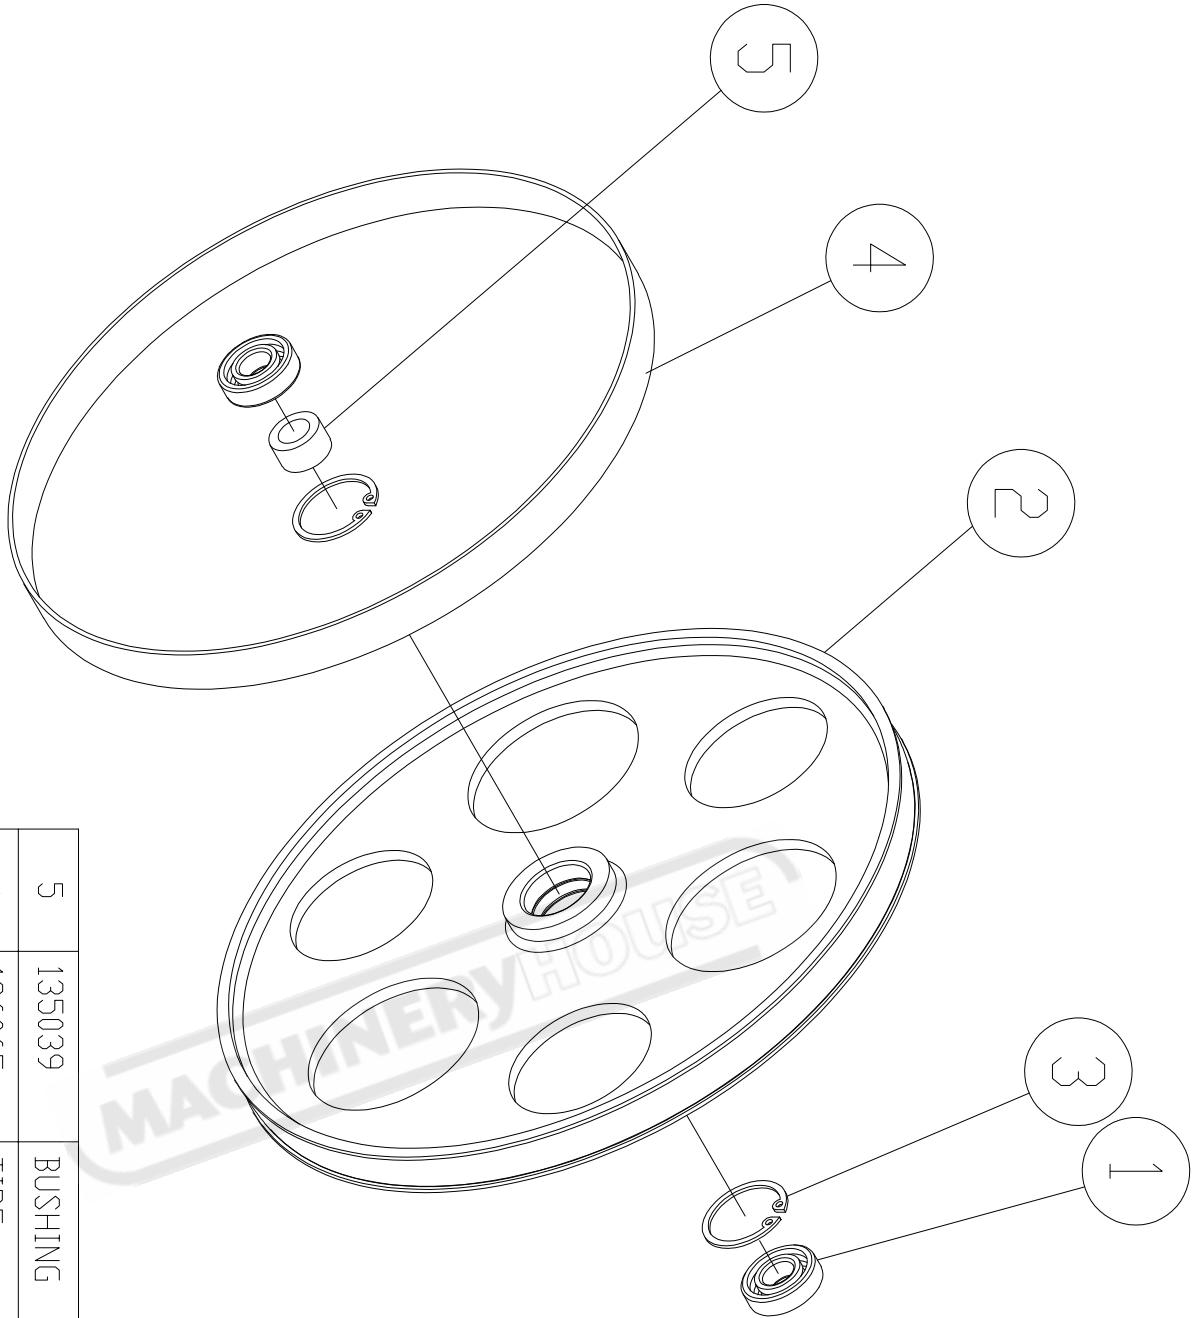

MODEL NO.:W4344
PART NO.:AB136024T-PU
UPPER WHEEL (ASM)

Item	Part ND	Description	Size	Q'ty
5	135039	BUSHING		1
4	136065	TIRE		1
3	RR470000	RETAINING RING	R47	2
2	136024T	UPPER WHEEL		1
1	BB620403	BALL BEARING	6204LLU	2