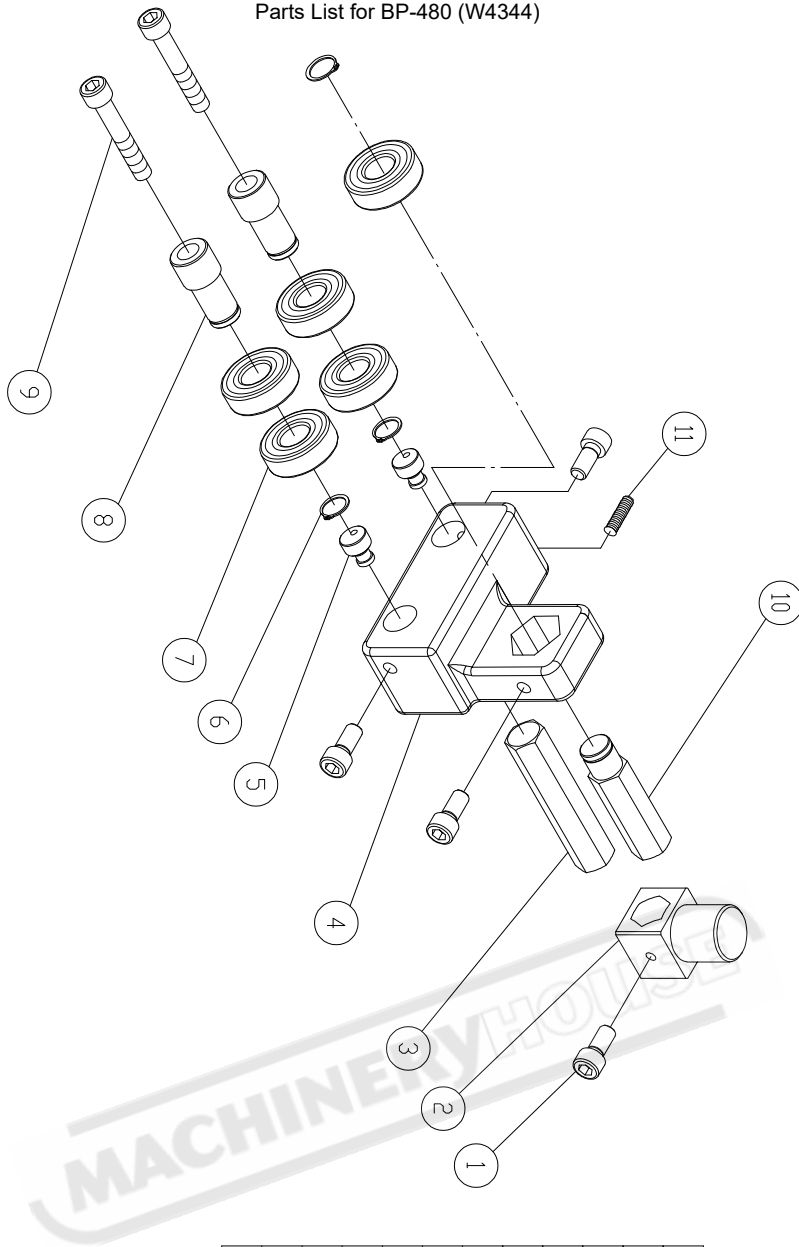

MODEL NO.:W4344
PART NO.:AB135092
UPPER BLADE GUIDE SUPPORT (ASM)

Item	Part ID	Description	Size	Qty
1	SR069400	HEX SOCKET BOLT	M6x16	4
2	135057	UPPER GUIDE SUPPORT BLOCK		1
3	135053	ADJUST BAR		1
4	135091	UPPER BLADE GUIDE SUPPORT		1
5	135124	BIAS SHAFT		2
6	RS150000	RING	S15	3
7	BB620202A	BALL BEARING	6202ZZ	5
8	136445	HANDLE BUSHING		2
9	SR060703	HEX SOCKET BOLT	M6x35	2
10	135060	UPPER SPACING SLEEVE		1
11	SS060200	SET BOLT	M6x10	1