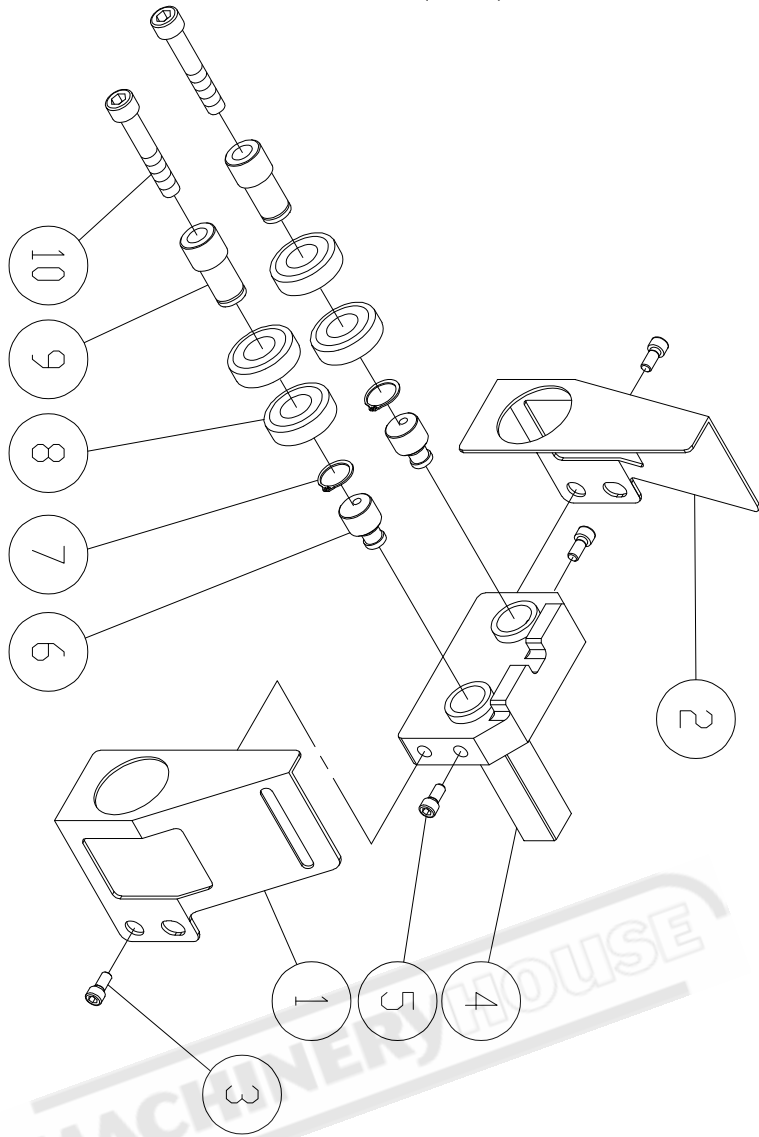

Item	Part ID	Description	Size	Qty
21	BD101201	BUSHING BEARING	DU 10x12	2
20	200069	FIBER WASHER		2
19	990306	SET BOLT	M7x10	4
18	136473	NUT	M16xP1.5	1
17	SN049200	COUNTER SUNK BOLT	M4x8	3
16	SR089400	HEX SOCKET BOLT	M8x16	4
15	135046	COVER		1
14	016320	FIXED BOLT		1
13	135049	GEAR		1
12	135062	FIXED PLATE		1
11	135033	WDRM CYLINDER		1
10	135050	GUIDE BRACKET		1
09	WS080000	SPRING WASHER	M8	4
08	136453	BUSHING		1
07	135015	LOCATE BUSHING		1
06	135047	UPPER GUIDE HOSE		1
05	135029	RACK		1
04	NH040700	NUT	M4	1
03	SP040200	PAN HEAD BOLT	M4x10	1
02	SR069400	HEX SOCKET BOLT	M6x16	2
01	SS050100	SET BOLT	M5x5	2

MODEL NO.: W4344
 PART NO.: AB135050 GUIDE BRACKET (ASM)

MODEL NO.: W4344
PART NO.: AB135021 TRUNNION SUPPORT BRACKET (AMS)

Item	Part ID	Description	Size	Qty
25	WF061310	FLAT WASHER	M6xØ13	2
24	SC081700	CARRIAGE BOLT	M8x85	1
23	SC081600	CARRIAGE BOLT	M8x80	1
22	135025	TRUNNION PLATE		2
21	135078Y	POINTER		1
20	WF040808	FLAT WASHER	M4xØ8	2
19	135044	HANDLE	M8x25	1
18	NL081300	NYLON NUT	M8	2
17	135052	GEAR PLATE		2
16	SP049100	PAN HEAD BOLT	M4x6	5
15	WF081820	FLAT WASHER	M8xØ18	2
14	WS080000	SPRING WASHER	M8	1
13	SJ100400	HEX SOCKET BOTTOM HEAD SCREW	M10x20	1
12	BB60002A	BALL BEARING	6000ZZ	1
11	135009	ADJUST BAR		1
10	NH061000	NUT	M6	2
09	135045	ADJUST BLOCK		1
08	SR061000	HEX SOCKET BOLT	M6x50	1
07	SR060400	HEX SOCKET BOLT	M6x20	1
05	WF102010	FLAT WASHER	M10xØ20	1
04	135021	TRUNNION SUPPORT BRACKET		1
03	135063	KNOB		1
02	135061	SMALL GEAR		2

MODEL NO.:W4344
PART NO.:AB135092
UPPER BLADE GUIDE SUPPORT (ASM)

Item	Part ID	Description	Size	Qty
1	SR069400	HEX SOCKET BOLT	M6x16	4
2	135057	UPPER GUIDE SUPPORT BLOCK		1
3	135053	ADJUST BAR		1
4	135091	UPPER BLADE GUIDE SUPPORT		1
5	135124	BIAS SHAFT		2
6	RS150000	RING	S15	3
7	BB620202A	BALL BEARING	6202ZZ	5
8	136445	HANDLE BUSHING		2
9	SR060703	HEX SOCKET BOLT	M6x35	2
10	135060	UPPER SPACING SLEEVE		1
11	SS060200	SET BOLT	M6x10	1