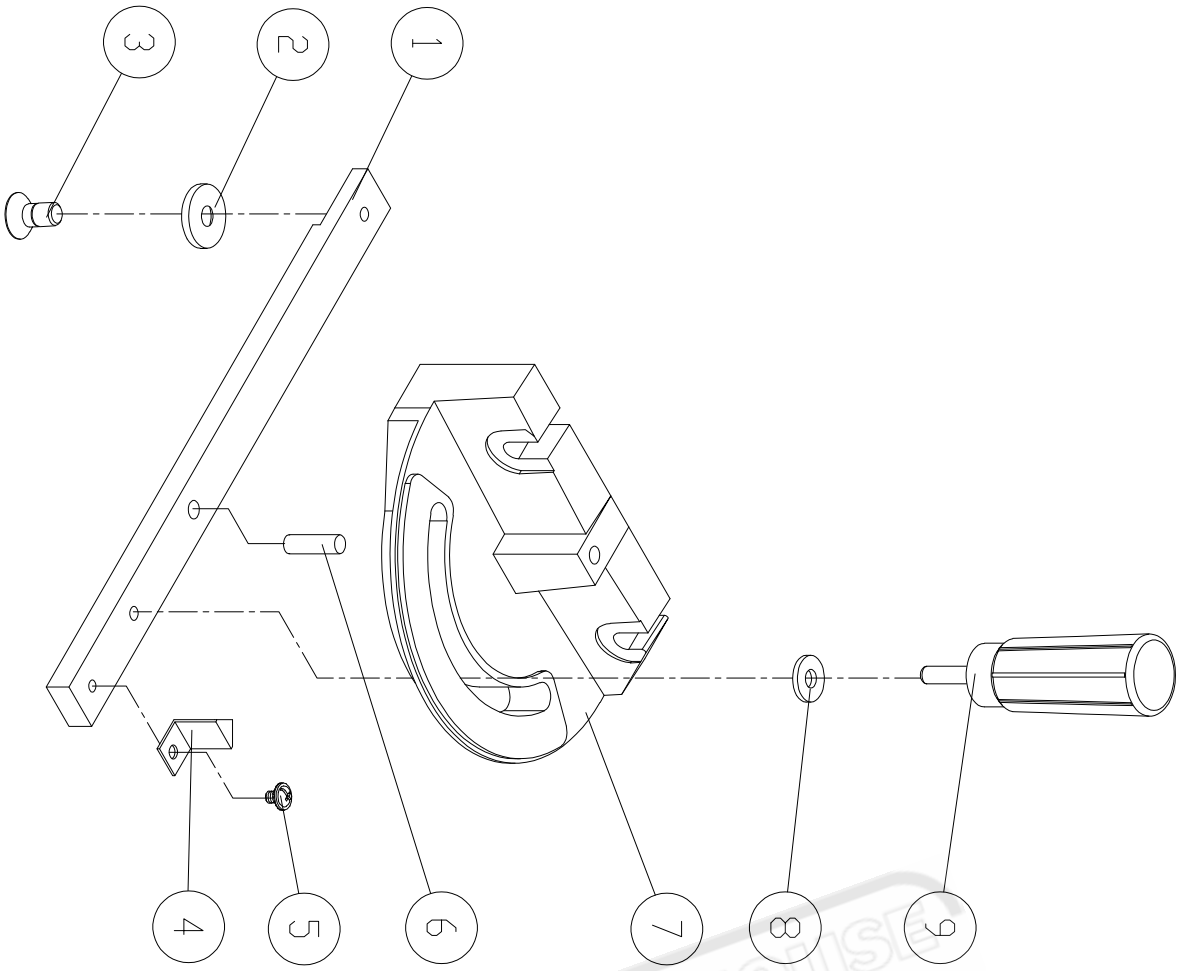

MODEL NO.:W4344
 PART NO.:AB136024T-PU
 UPPER WHEEL (ASM)

Item	Part ND	Description	Size	Q'ty
5	135039	BUSHING		1
4	136065	TIRE		1
3	RR470000	RETAINING RING	R47	2
2	136024T	UPPER WHEEL		1
1	BB620403	BALL BEARING	6204LLU	2

MODEL NO.:W4344
 PART NO.:AB136022T-PU
 LOWER WHEEL (ASM)

Item	Part No	Description	Size	Qty
5	135039	BUSHING		1
4	AB136023T	LOWER WHEEL ASM		1
3	136065	TIRE		1
2	RR470000	RETAINING RING	R47	2
1	BB620403	BALL BEARING	6204LLU	2

MODEL NO.: W4344
 PART NO.: AB198006
 FENCE SET

Item	Part ND	Description	Size	Qty
01	198022	FIXED BASE	710	1
02	198002	ADJUST BASE		1
03	198003	FIXED SHAFT		2
04	198005	SHAFT		1
05	198006	SPRING WASHER		1
06	198008	BRACKET	T=3	1
07	198025	SUPPORT TUBE	640	1
08	198017	INTERVAL SHEATH		4
09	198013	HANDLE		1
10	198012	ADJUST SCREW		1
11	198007	CONVEX		1
12	SR062000	HEX SOCKET BOLT	M6x100	4
13	198004	FIXED LUMP		1
14	198023	SQUARE TUBE	710	1
15	NH081300	NUT	M8	1
16	SF049100	PAN HEAD BDLR W/FLANGE	M4x6	2
17	198014	GUARD PIECE		2
18	198030	GUARD PIECE		2
19	198016	PLUGGED		2
20	ST039300	TAPPING SCREW	M3.5x12	4
21	LM000539	SCALE		1
22	NH061000	NUT	M6	1
23	WS060000	SPRING WASHER	M6	2
24	SR069400	HEX SOCKET BOLT	M6x16	2
25	SH060400	HEX HEAD BOLT	M6x20	2
26	SF049200	PAN HEAD BDLR W/FLANGE	M4x8	1
27	WF061310	FLAT WASHER	M6x13	2

**MODEL NO.:W4344
PART NO.:AB198101
MITER GAUGE ASSY**

Item	Part NO	Description	Size	Qty
09	198105	HANDLE		1
08	198104	NYLON WASHER		1
07	198106	MITER GAUGE BODY		1
06	198107	STEEL PIN	ø6.5x10	1
05	SF059200	PAN HEAD BOLT W/FLANGE	M5x8	1
04	198103	POINTER		1
03	SN069200	COUNTER SUNK BOLT	M6x6	1
02	198102	GUIDE PIECE		1
01	198101	GUIDE BAR		1