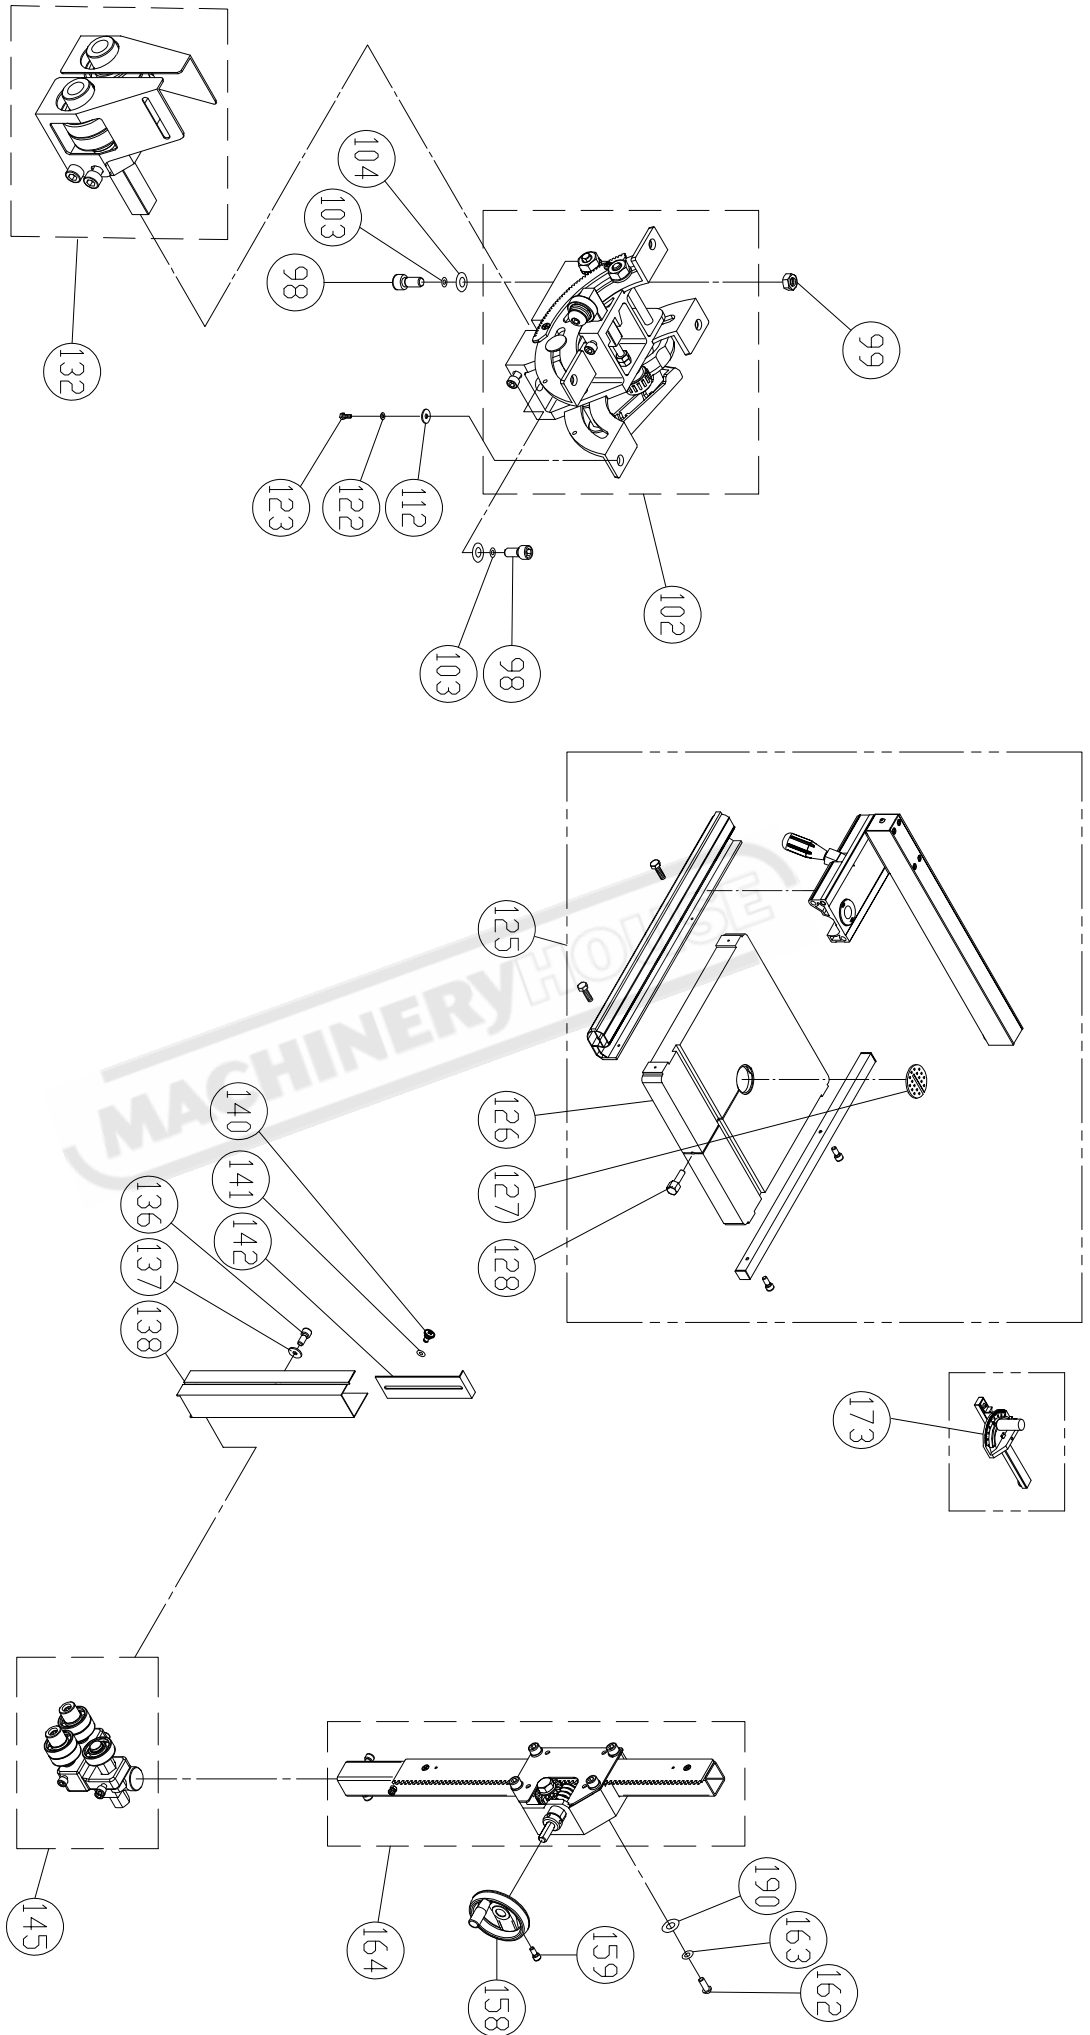

7. PART LIST MODEL NO. : W4344

ITEM	PART NO.	DESCRIPTION	SIZE	Q`TY
1	WF040808	FLAT WASHER	M4x ψ 8	6
2	NH040700	NUT	M4	4
3	SP040200	PAN HEAD SCREW	M4x8	2
4	995101	RING	M10	1
5	136121V	MACHINE BODY		1
6	WS080000	SPRING WASHER	M8	1
7	IC135040	SWITCH CORD		1
8	WF061310	FLAT WASHER	M6x ψ 13	2
10	NH061000	NUT	M6	1
11	135040	POINTER		1
12	135073	STEP SCREW		1
13	135012	UPPER SHAFT		1
14	PS053600	SPRING PIN	ψ 5x36	1
15	135017	UPPER WHEEL SHAFT HINGE		1
16	135066	UPPER WHEEL SHAFT		1
19	AB136024T-PU	UPPER WHEEL	ψ 19"	1
21	WF083030	FLAT WASHER	M8x ψ 30	2
22	SR089400	HEX SOCKET BOLT	M8x16	2
23	136010	SAW BLADE	6PTI / 143"/3632.24.2x3/4"x0.5mm	1
24	WS080000	SPRING WASHER	M8	2
27	AB136022T-PU	LOWER WHEEL	ψ 19"	1
29	NH633801	NUT	1"-14 UNF	1
30	WS630000	SPRING WASHER	1"	1
32	135032	SPRING		1
33	PS031600	PIN	ψ 3x16	1
34	135042	LOCATE BLOCK		1
35	994301	BEARING	51201	1
37	135002	HANDLE WHEEL		1
38	136007	ADJUSTING BOLT		1
39	SF050200	PAN HEAD BOLT W/FLANGE	M5x10	4

ITEM	PART NO.	DESCRIPTION	SIZE	Q`TY
41	135067	BUSHING		1
43	136369U	SWITCH PLATE		1
44	SR089400	HEX SOCKET BOLT	M8x16	2
45	WF083030	FLAT WASHER	M8x ψ 30	2
46	135016	UPPER WHEEL SLIDING BRACKET		1
47	SR061000	HEX SOCKET BOLT	M6x50	1
48	BR000041	RIVET	ψ 3.2x6	8
49	SR060200	HEX SOCKET BOLT	M6x10	1
50	135004	LIMPID PIECE		2
51	SF040700	PAN HEAD BOLT W/FLANGE	M4x35	2
52	136457	DOOR LATCH SWITCH(ASM)	AZD-S11	1
55	136122U	UPPER WHEEL COVER		1
56	SH060500	HEX HEAD BOLT	M6x25	2
57	WF061310	FLAT WASHER	M6x ψ 13	2
58	135051	BRUSH		2
59	SR060500	HEX SOCKET BOLT	M6x25	1
60	135041	KNOB		2
61	NL061000	NYLON NUT	M6	6
62	136013	STRAIN RELIEF		1
63	135011	HEIGHT POINTER		1
64	NH081300	NUT	M8	1
65	SH081800	HEX HEAD BOLT	M8x90	1
66	135022	KNOB SCREW		1
67	135020	KNOB SCREW		1
68	135028	LOCATE HANDLE	M10	1
69	135030	CAM		1
70	135038	LOCATE BLOCK		1
71	620021	KNOB		1
72	620020	LEVER ROD		1
73	NH121900	NUT	M12	1