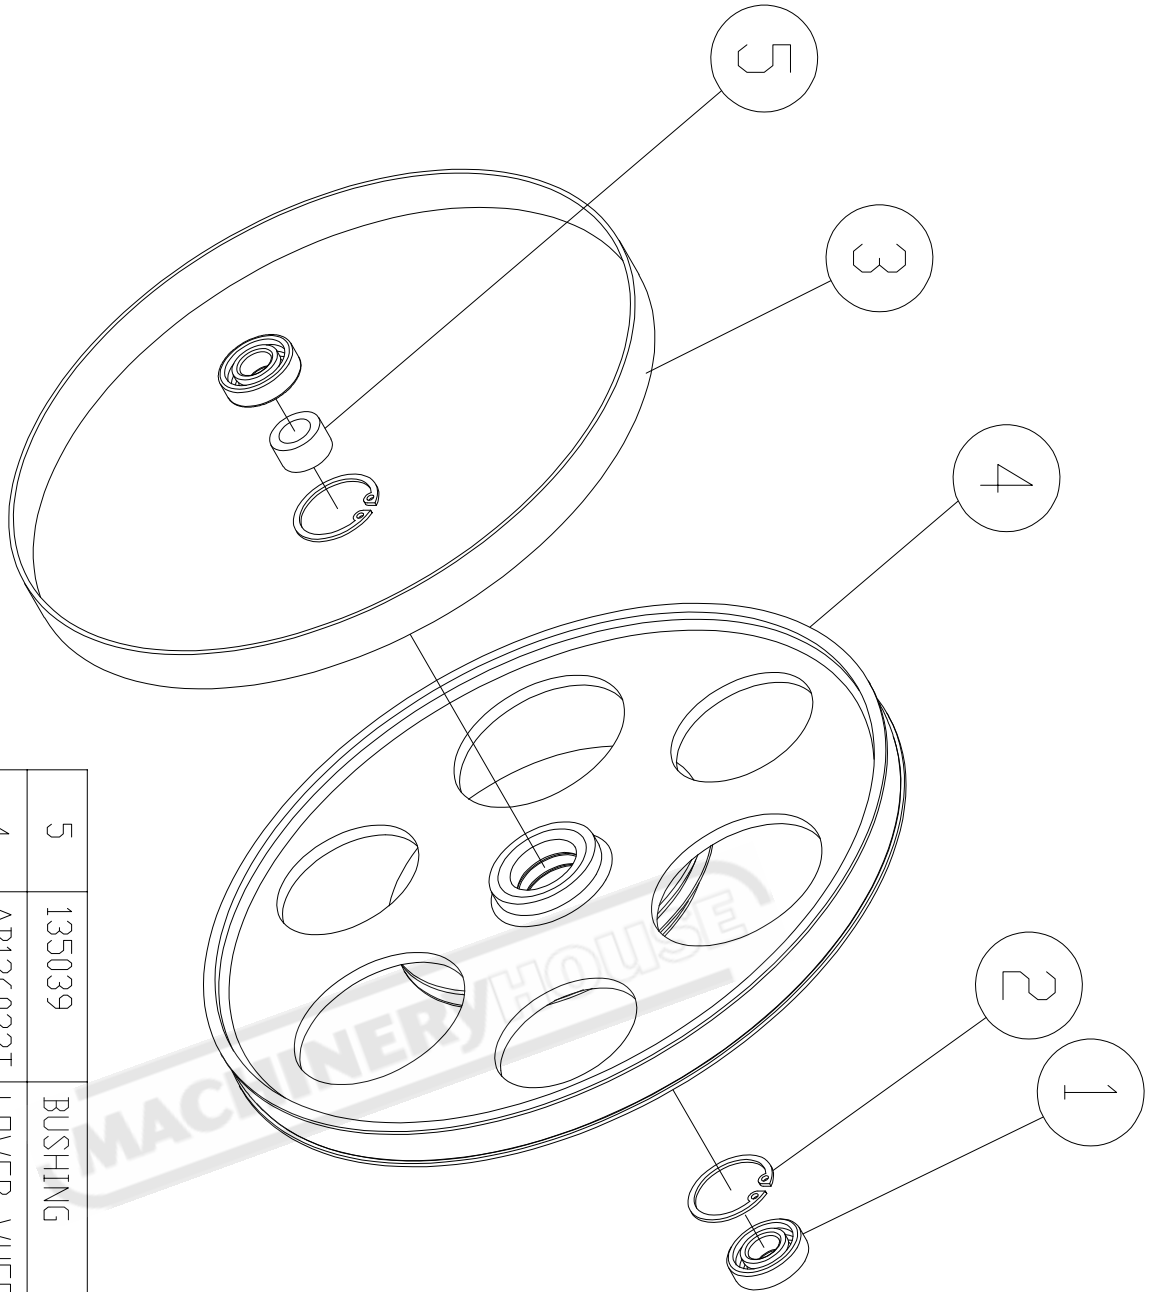

MODEL NO.: W4344
 PART NO.: AB135050 GUIDE BRACKET (ASM)

MODEL NO.: W4344
PART NO.: AB135021 TRUNNION SUPPORT BRACKET (AMS)

Item	Part ID	Description	Size	Qty
25	WF061310	FLAT WASHER	M6xØ13	2
24	SC081700	CARRIAGE BOLT	M8x85	1
23	SC081600	CARRIAGE BOLT	M8x80	1
22	135025	TRUNNION PLATE		2
21	135078Y	POINTER		1
20	WF040808	FLAT WASHER	M4xØ8	2
19	135044	HANDLE	M8x25	1
18	NL081300	NYLON NUT	M8	2
17	135052	GEAR PLATE		2
16	SP049100	PAN HEAD BOLT	M4x6	5
15	WF081820	FLAT WASHER	M8xØ18	2
14	WS080000	SPRING WASHER	M8	1
13	SJ100400	HEX SOCKET BOTTOM HEAD SCREW	M10x20	1
12	BB60002A	BALL BEARING	6000ZZ	1
11	135009	ADJUST BAR		1
10	NH061000	NUT	M6	2
09	135045	ADJUST BLOCK		1
08	SR061000	HEX SOCKET BOLT	M6x50	1
07	SR060400	HEX SOCKET BOLT	M6x20	1
05	WF102010	FLAT WASHER	M10xØ20	1
04	135021	TRUNNION SUPPORT BRACKET		1
03	135063	KNOB		1
02	135061	SMALL GEAR		2

MODEL NO.:W4344
PART NO.:AB135092
UPPER BLADE GUIDE SUPPORT (ASM)

Item	Part ID	Description	Size	Qty
1	SR069400	HEX SOCKET BOLT	M6x16	4
2	135057	UPPER GUIDE SUPPORT BLOCK		1
3	135053	ADJUST BAR		1
4	135091	UPPER BLADE GUIDE SUPPORT		1
5	135124	BIAS SHAFT		2
6	RS150000	RING	S15	3
7	BB620202A	BALL BEARING	6202ZZ	5
8	136445	HANDLE BUSHING		2
9	SR060703	HEX SOCKET BOLT	M6x35	2
10	135060	UPPER SPACING SLEEVE		1
11	SS060200	SET BOLT	M6x10	1

MODEL NO.:W4344
PART NO.: AB135095B
UPPER BLADE GUIDE SUPPORT (ASM)

Item	Part No	Description	Size	Qty
1	135272	RIGHT COVER		1
2	135273	LEFT COVER		1
3	SR060200	HEX SOCKET BOLT	M6x10	2
4	135274	LOWER BLADE GUIDE SUPPORT		1
5	SR069400	HEX SOCKET BOLT	M6x16	2
6	135124	BIAS SHAFT		2
7	RS150000	RETAINING RING	S15	2
8	BB620202A	BALL BEARING	6202ZZ	4
9	136445	HANDLE BUSHING		2
10	SR060700	HEX SOCKET BOLT	M6x35	2

MODEL NO.:W4344
 PART NO.:AB136024T-PU
 UPPER WHEEL (ASM)

Item	Part ND	Description	Size	Q'ty
5	135039	BUSHING		1
4	136065	TIRE		1
3	RR470000	RETAINING RING	R47	2
2	136024T	UPPER WHEEL		1
1	BB620403	BALL BEARING	6204LLU	2