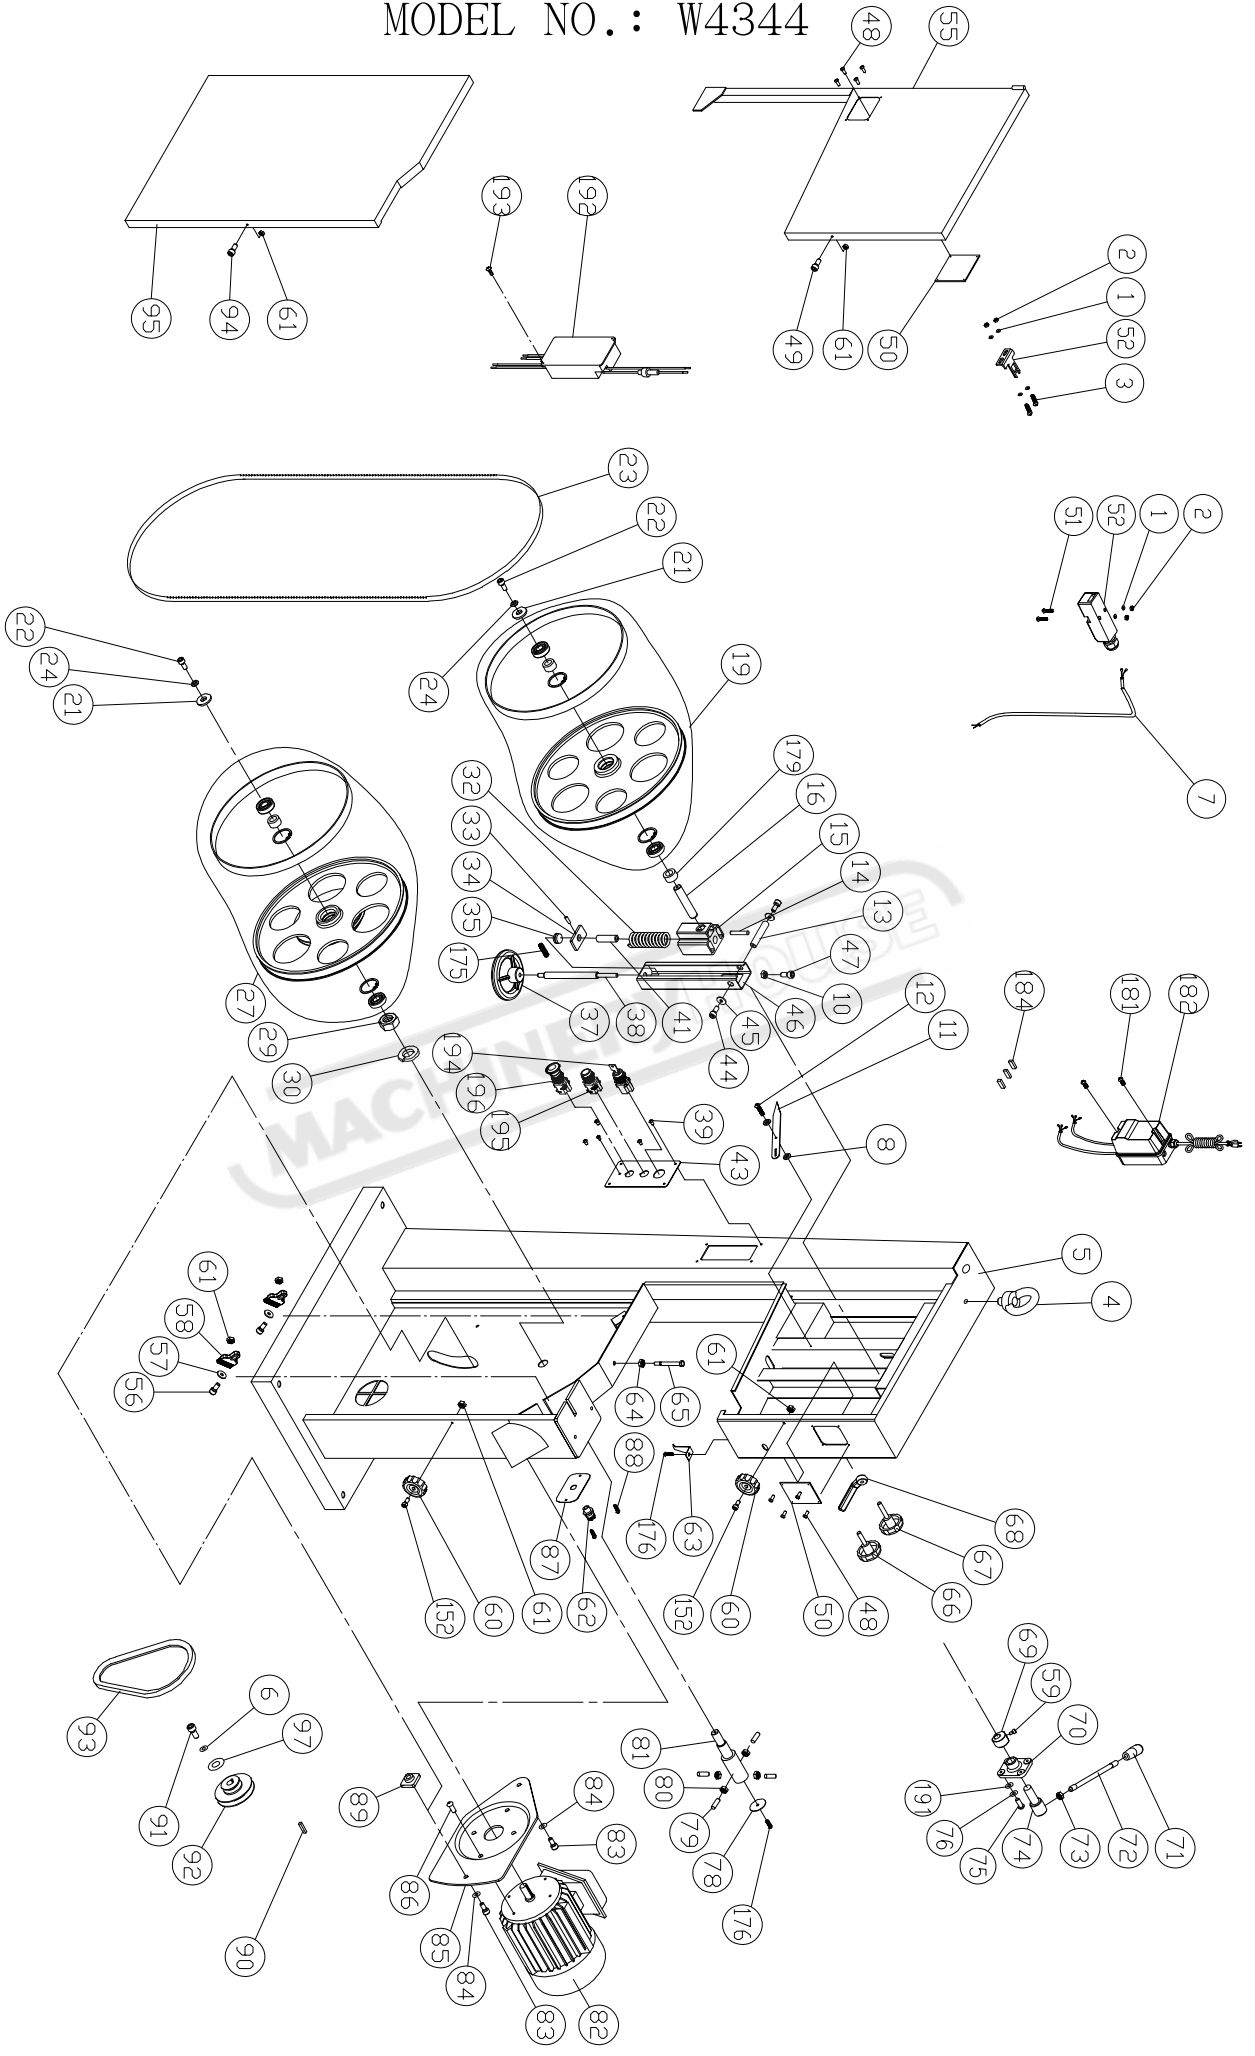

7. PART LIST MODEL NO. : W4344

ITEM	PART NO.	DESCRIPTION	SIZE	Q`TY
1	WF040808	FLAT WASHER	M4x ψ 8	6
2	NH040700	NUT	M4	4
3	SP040200	PAN HEAD SCREW	M4x8	2
4	995101	RING	M10	1
5	136121V	MACHINE BODY		1
6	WS080000	SPRING WASHER	M8	1
7	IC135040	SWITCH CORD		1
8	WF061310	FLAT WASHER	M6x ψ 13	2
10	NH061000	NUT	M6	1
11	135040	POINTER		1
12	135073	STEP SCREW		1
13	135012	UPPER SHAFT		1
14	PS053600	SPRING PIN	ψ 5x36	1
15	135017	UPPER WHEEL SHAFT HINGE		1
16	135066	UPPER WHEEL SHAFT		1
19	AB136024T-PU	UPPER WHEEL	ψ 19"	1
21	WF083030	FLAT WASHER	M8x ψ 30	2
22	SR089400	HEX SOCKET BOLT	M8x16	2
23	136010	SAW BLADE	6PTI / 143"/3632.24.2x3/4"x0.5mm	1
24	WS080000	SPRING WASHER	M8	2
27	AB136022T-PU	LOWER WHEEL	ψ 19"	1
29	NH633801	NUT	1"-14 UNF	1
30	WS630000	SPRING WASHER	1"	1
32	135032	SPRING		1
33	PS031600	PIN	ψ 3x16	1
34	135042	LOCATE BLOCK		1
35	994301	BEARING	51201	1
37	135002	HANDLE WHEEL		1
38	136007	ADJUSTING BOLT		1
39	SF050200	PAN HEAD BOLT W/FLANGE	M5x10	4

ITEM	PART NO.	DESCRIPTION	SIZE	Q`TY
74	135036	SHAFT		1
75	SJ080400	HEX SOCKET BOTTOM HEAD SCREW	M8x20	4
76	WS080000	SPRING WASHER	M8	4
78	135013	COVER		1
79	SS080400	SET SCREW	M8x20	4
80	NH081300	NUT	M8	4
81	135005	LOWER WHEEL SHAFT		1
82	ABMH135020N	MOTOR	1.5KW(8A)1PH 50HZ 240V	1
83	SR100500	HEX HEAD BOLT	M10x25	2
84	WS100000	SPRING WASHER	M10	2
85	135064	MOTOR BRACKET		1
86	SJ080400	HEX SOCKET BOTTOM HEAD SCREW	M8x20	4
87	136475	PLATE		1
88	SF050200	PAN HEAD BOLT W/FLANGE	M5x10	2
89	135065	LOCATE BLOCK		1
90	KS050535	KEY	5x5x35	1
91	SH080402	HEX HEAD BOLT	M8x20(L.H)	1
92	135008	MOTOR PULLEY		1
93	LA420000	V-BELT	A42	1
94	SR060200	HEX SOCKET BOLT	M6x10	1
95	136123U	LOWER WHEEL COVER		1
97	WF083030	FLAT WASHER	M8x30	1
98	SR100700	HEX SOCKET BOLT	M10x35	2
99	NH101700	NUT	M10	1
102	AB135021	TRUNNION SUPPORT BRACKET(ASM)		1
103	WS100000	SPRING WASHER	M10	2
104	WF102325	FLAT WASHER	M10x ψ 23	2
112	WF081820	FLAT WASHER	M8x ψ 18	4
122	WS080000	SPRING WASHER	M8	4
123	SH089400	HEX HEAD BOLT	M8x16	4